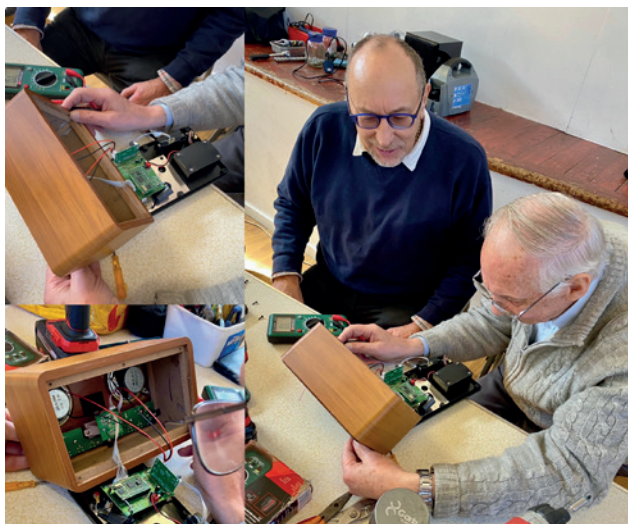

Orpington Repair Cafe

Orpington Repair Cafe's is a small charity led by Reverend Michael Gentry and a group of skilled volunteers who aim to repair household items to extend the lifespan of products, actively reduce waste and make a positive impact on the environment by preventing less waste going to landfill. We do this by holding Repair Cafes on the third Saturday of every month from 10am-1pm at St Mary's Church BR6 6AG. It's also a great place to meet other people who might not otherwise have met in the local community. There is tea, coffee and cakes while visitors wait.

**friends of
the earth
Bromley**

Garden Party

Saturday 22nd June 2024 1.30-5pm

To raise funds for Bromley Friends of the Earth local campaigns.

Please support us and come along for a fun afternoon!

There will be live folk and blues music all afternoon from local musicians, plant stall, poetry, BFoE information stall, pre-loved fashion swap, craft stalls, bric-a-brac stall and a raffle.

PLUS

- Refreshment stall with home made cakes.
- Plus an award winning CAMRA bar to buy your drinks.

Entrance is free but there will be a collection in aid of Bromley Friends of the Earth. £5 donation per person suggested. The musicians have very kindly donated their time for free.

Location: Orpington Liberal Club garden, 7 Station Rd, Orpington BR6 ORZ

<https://groups.friendsoftheearth.uk/groups/bromley-friends-of-the-earth>

<https://www.facebook.com/FoEBromley>

Join us for ParkBathe

ParkBathe is delighted to be collaborating with MHA The Wilderness, The Alzheimers Association and Urban Tree Festival this year as we provide gentle, adapted forest bathing strolls in the beautiful MHA The Wilderness gardens, Shirley for people with Dementia and their carers. The next one is June 8th at 2pm.